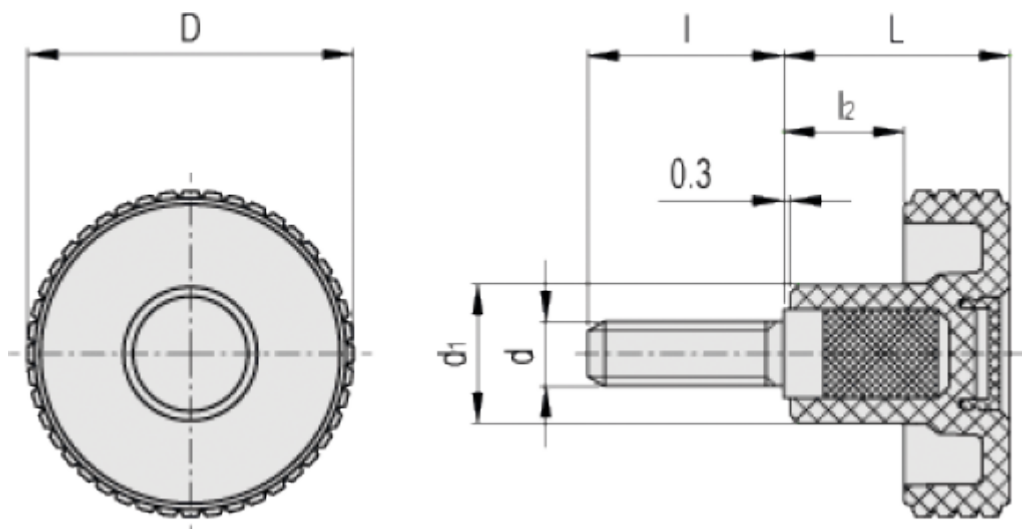

Article number: 23020345716

Description: E+G Knurled knob MBT.60 p-M12x50-C6, Red

Measures

D	=	61
d1	=	23
d6g	=	M12
L	=	39
l	=	50
l2	=	18.5